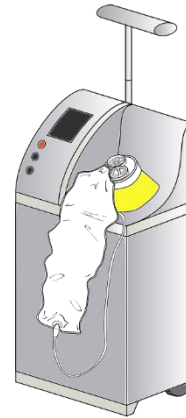

Altran Supplemental Oxygen Supply Unit (SOSU)

1-pager

ALTRAN

Supplemental Oxygen Supply Unit

A standalone unit to supply supplemental oxygen for patients using environmental air.

Main features

Box design for stationary usage
(shown with O₂ backup)

Carry-On design for mobile use